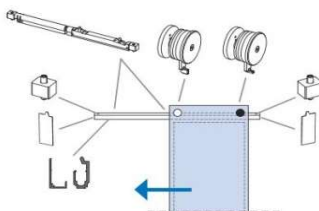

CD-6550-T SET 1 (Ruota tonda-Round cover)

- Set per 1 anta scorrevole, fissaggio a parete
- Sliding door set, wall installation
- Schiebetürset 1-flügelig, Wandmontage